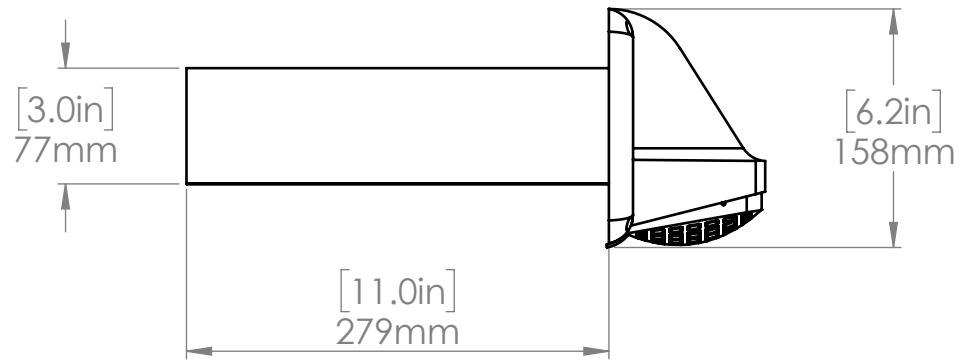

[4.1in]
105mm

4 x #8 \ 4 x M4
Ø 4.50mm [0.177in]

[5.1in]
130mm

[6.1in]
155mm

[3.0in]
77mm

[11.0in]
279mm

[6.2in]
158mm

[5.1in]
130mm

MATERIAL	DATE 05/26/2014	SCALE: 1:5
DWG. NO.	ITEM NO. VT0395	REV 1
DO NOT SCALE DRAWING - NE PAS MESURER LE DESSIN		1 - 1

FOR REFERENCE ONLY