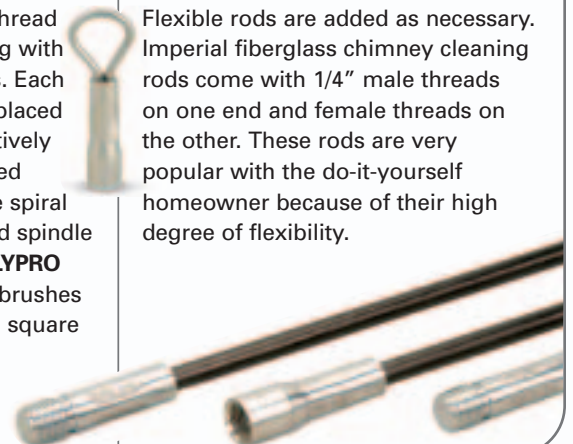

Imperial 1/4" NPT chimney brushes for wood stoves and fireplaces are available in black polypropylene (POLYPRO) and in round wire (PREMIUM).

COMPLETE LINE OF BRUSHES AND ACCESSORIES

POLYPRO

The acids in coal, gas and oil flues will deteriorate steel bristles. The specially designed stiff polypropylene bristles of the Imperial **POLYPRO** brush resist these acids. Imperial **POLYPRO** chimney brushes, recommended for homeowners who use a brush occasionally, are especially suited for insulated metal chimneys, stainless steel or metal stove pipes where manufacturers recommend not scratching the flue.

These sturdy durable poly brushes will help prevent damage to older or more fragile chimneys. All **POLYPRO** brushes have a 1/4" pipe thread fitting.

PREMIUM

The Imperial **PREMIUM** chimney brush features hand made construction. Its spindles have a 3/4" loop on one end and a 1/4" pipe thread on the other for easy coupling with fiberglass rods and pull rings. Each set of bristles is individually placed on the spindle and then positively locked as the spindle is twisted into an evenly spaced double spiral configuration. This thread and spindle design is also used on all **POLYPRO** brushes. Imperial **PREMIUM** brushes come in a selection of round, square and rectangular shapes.

CHIMNEY BRUSH RODS

The best way to clean your chimney is with the **FLEXIBLE ROD METHOD** (brush & flexible rods). The brush is inserted top down through the chimney or bottom up through the fireplace damper or cleanout door. Flexible rods are added as necessary. Imperial fiberglass chimney cleaning rods come with 1/4" male threads on one end and female threads on the other. These rods are very popular with the do-it-yourself homeowner because of their high degree of flexibility.